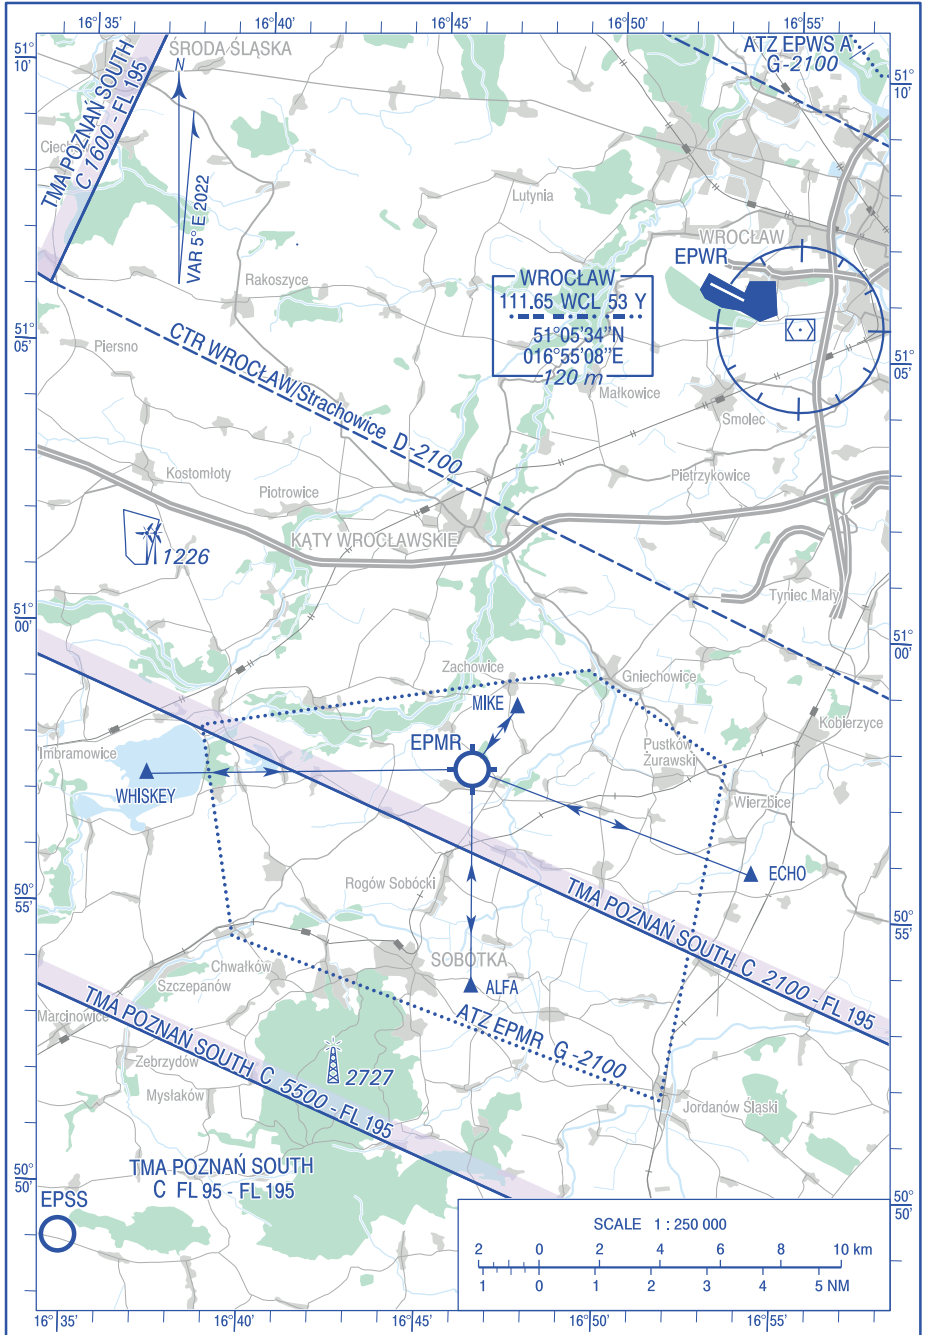

VISUAL
OPERATION
CHART

AD ELEV 504 ft

FIS POZNAŃ INFORMATION 127.250

Mirosławice

Correction: VAR, VFR points changed. Editorial changes.