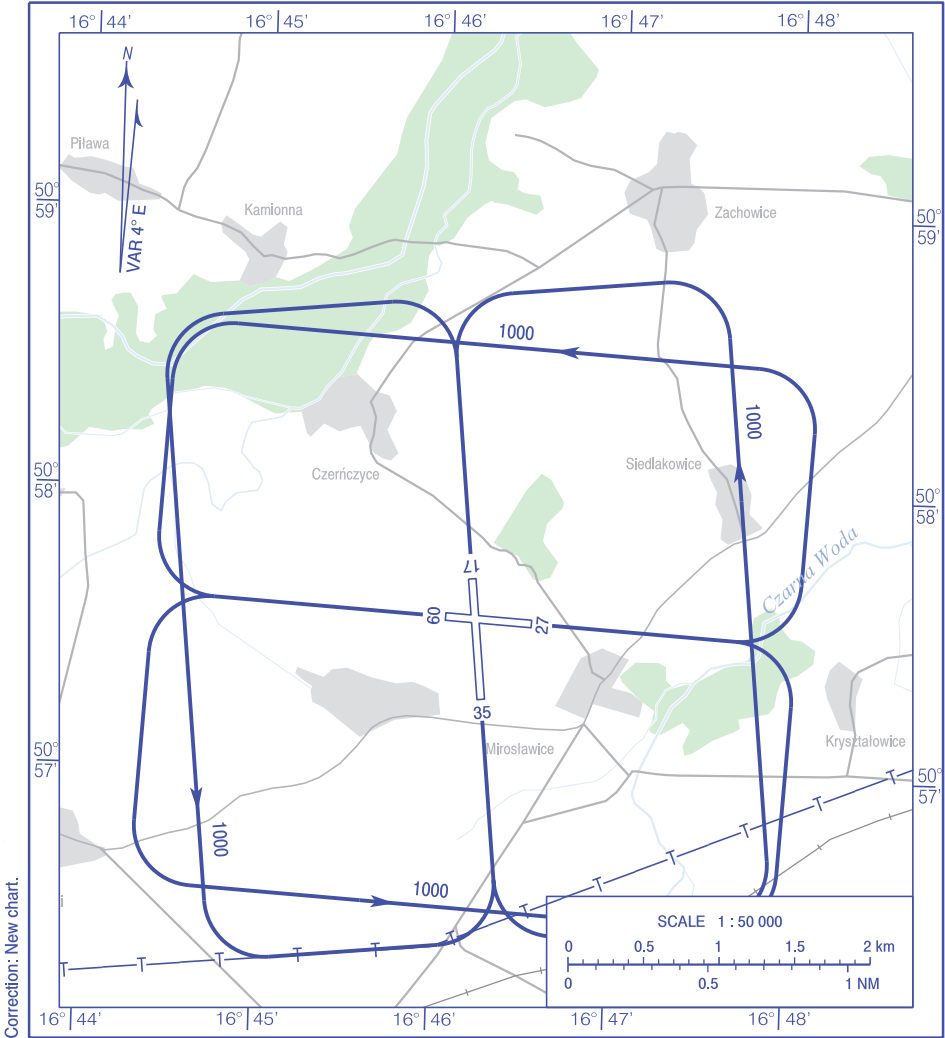

**VISUAL
OPERATION
CHART**

AD ELEV 504 ft

RADIO 122.605

Mirosławice

Correction: New chart.

AERODROME MINIMA				
AIRCRAFT TYPE	DAY		NIGHT	
	CEILING (ft)	VISIBILITY (m)	CEILING (ft)	VISIBILITY (m)
ALL AIRCRAFT TYPES	-	-	-	-